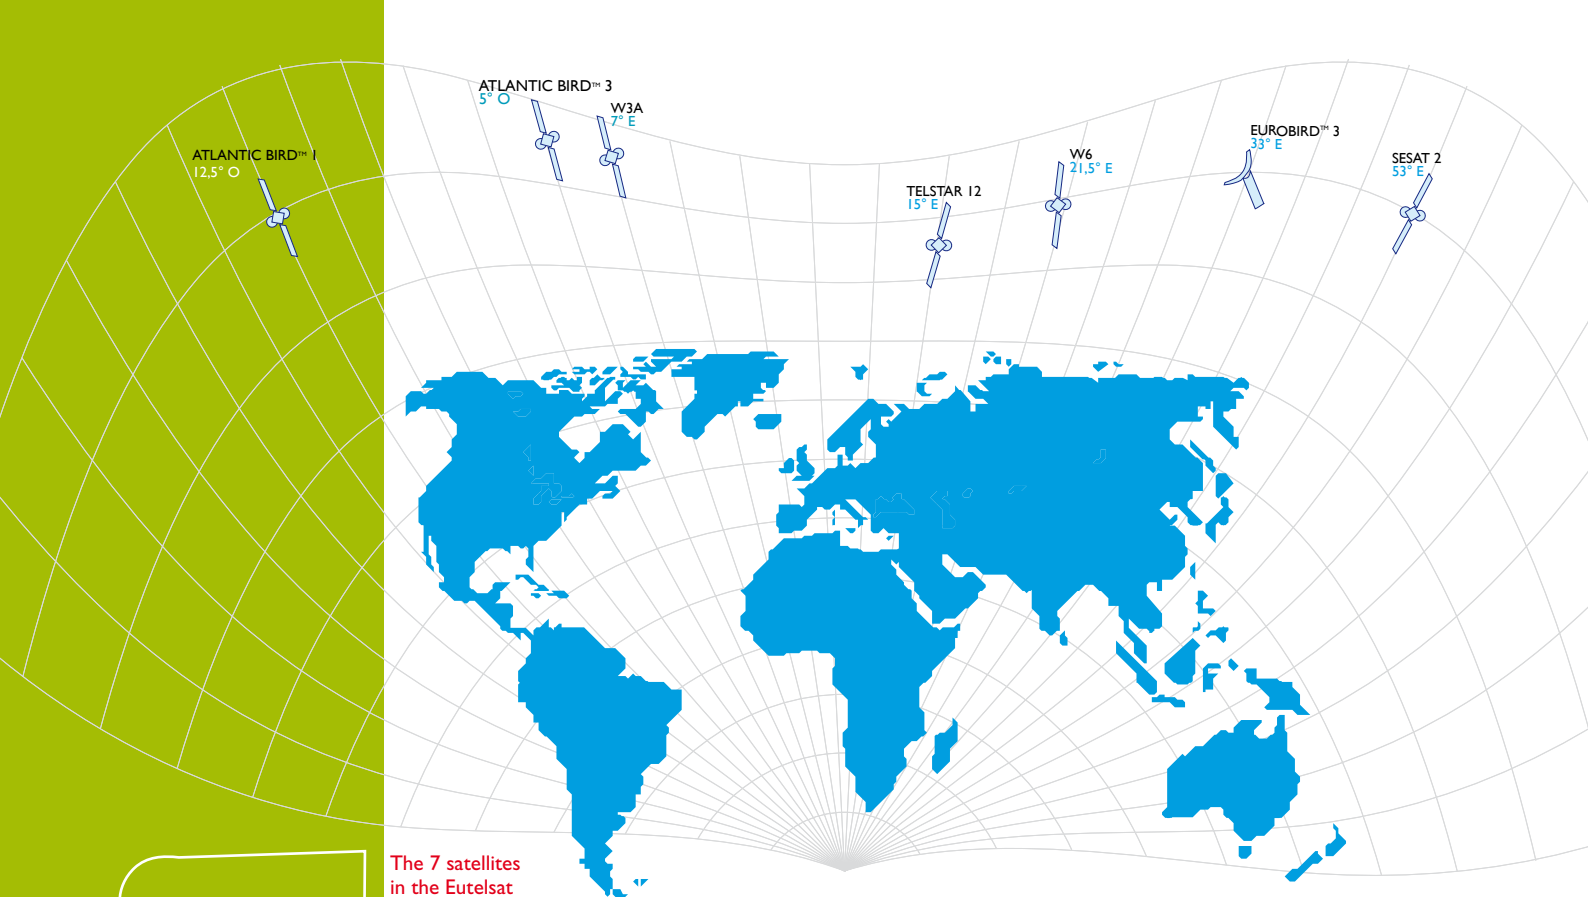

Teleport connections

Videoconferencing

Bidirectional connection

Connections anywhere with Skylogic technology, from mountains to deserts

The 7 satellites in the Eutelsat fleet, to which the parabolic antennas in the SkyPark are currently connected